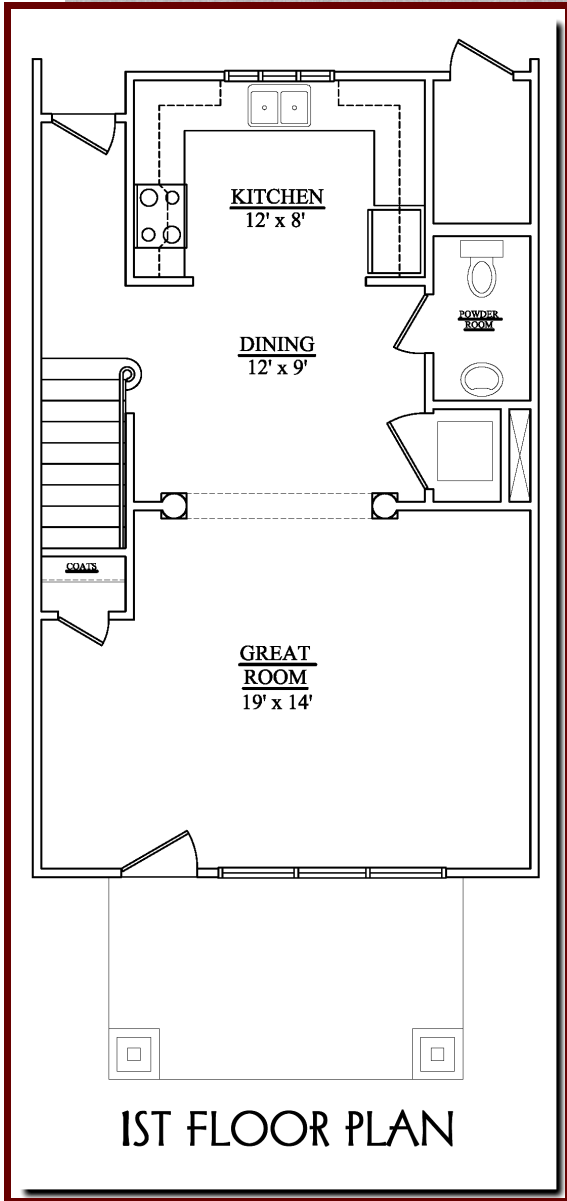

MOUNTAIN ISLAND VILLAGE

THE PALMETTO

1,118 SQUARE FEET

2 BEDROOMS, 2-1/2 BATHS

8' CEILINGS